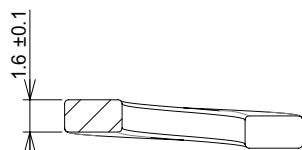

**PRODUCT CODE: SCSWM6**  
SINGLE COIL SPRING WASHER

**DESCRIPTION**

M6 Single Coil Spring Washer

**FINISH**

BZP

**MATERIAL**

Steel

**PACKAGING**

Packed in qty 100

**ADDITIONAL NOTES**

Manufactured to DIN 127B

SECTION A-A

Ⓢ Values are nominal and with a general tolerance ±5% unless otherwise specified