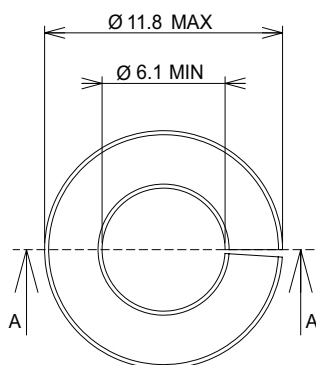

**PRODUCT CODE: SCSWM6**  
SINGLE COIL SPRING WASHER

**DESCRIPTION**

M6 Single Coil Spring Washer

**FINISH**

BZP

**MATERIAL**

Steel

**PACKAGING**

Packed in qty 100

**ADDITIONAL NOTES**

Manufactured to DIN 127B

SECTION A-A

Ⓢ Values are nominal and with a general tolerance ±5% unless otherwise specified